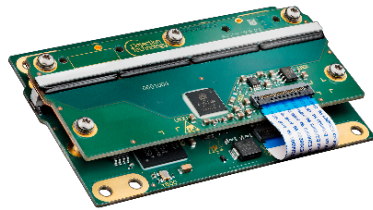

X-PANEL
FLAT PANEL DETECTORS

X-TILE
CT DETECTOR
MODULE

X-ARRAY
PHOTODIODE
ARRAYS

X-CARD
DETECTOR BOARDS

X-SCAN
LINE DETECTORS

X-RAY DETECTOR SOLUTIONS

Off-the-shelf and customized solutions from photodiodes to complete detector systems with ASICs, electronics, mechanics and SW.